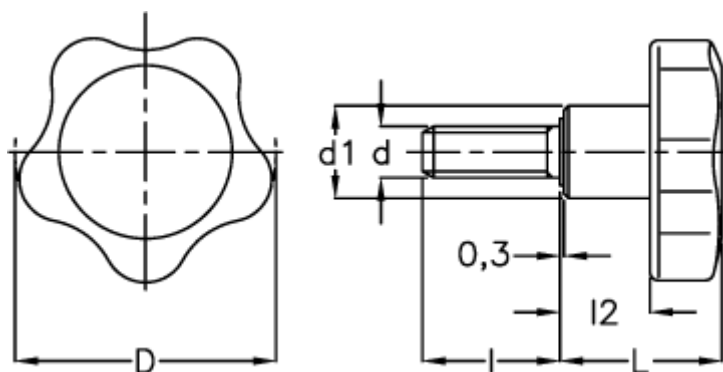

# Data Sheet

Article number: 2302166566  
Description: E+G Lobe knobs  
VC.692/60 SST-p-M10x40

## Measures

---

D = 60  
d1 = 21  
d 6g = M10  
l = 40  
L = 36.5  
l2 = 21